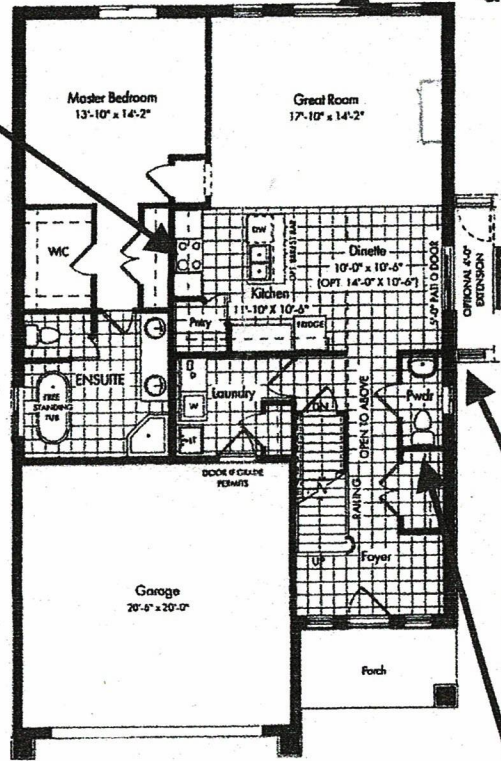

# Primrose

1787 - 1838 SQ.FT.

Gas Rough in for Range

Remove window and replace with sliding door

Upgrade 3 basement windows to 56" x 24"

Remove door & replace with single window

Wall to be drywalled from top of closet & powder room all the way to the ceiling (NO ledge above closet & powder room)