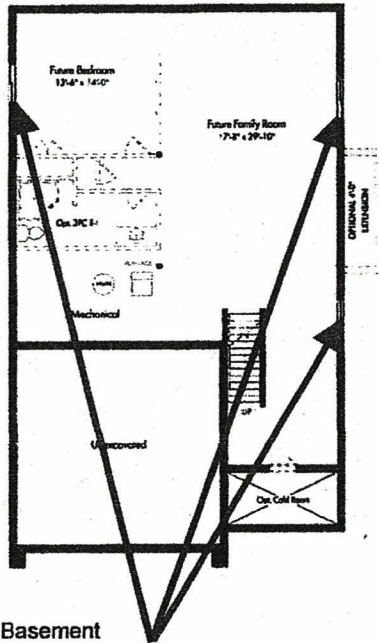

# Primrose

1787 - 1838 SQ.FT.

Gas Rough in for Range

Remove window and replace with sliding door

Upgrade 3 basement windows to 56" x 24"

Remove door & replace with single window

Wall to be drywalled from top of closet & powder room all the way to the ceiling (NO ledge above closet & powder room)