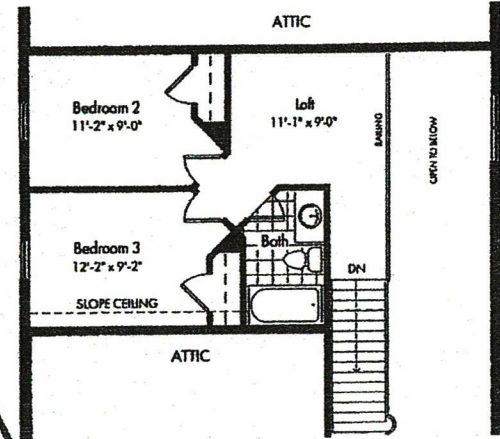

# Primrose

1787 - 1838 SQ.FT.

Gas Rough in for Range

Remove window and replace with sliding door

Upgrade 3 basement windows to 56" x 24"

Remove door & replace with single window

Wall to be drywalled from top of closet & powder room all the way to the ceiling (NO ledge above closet & powder room)